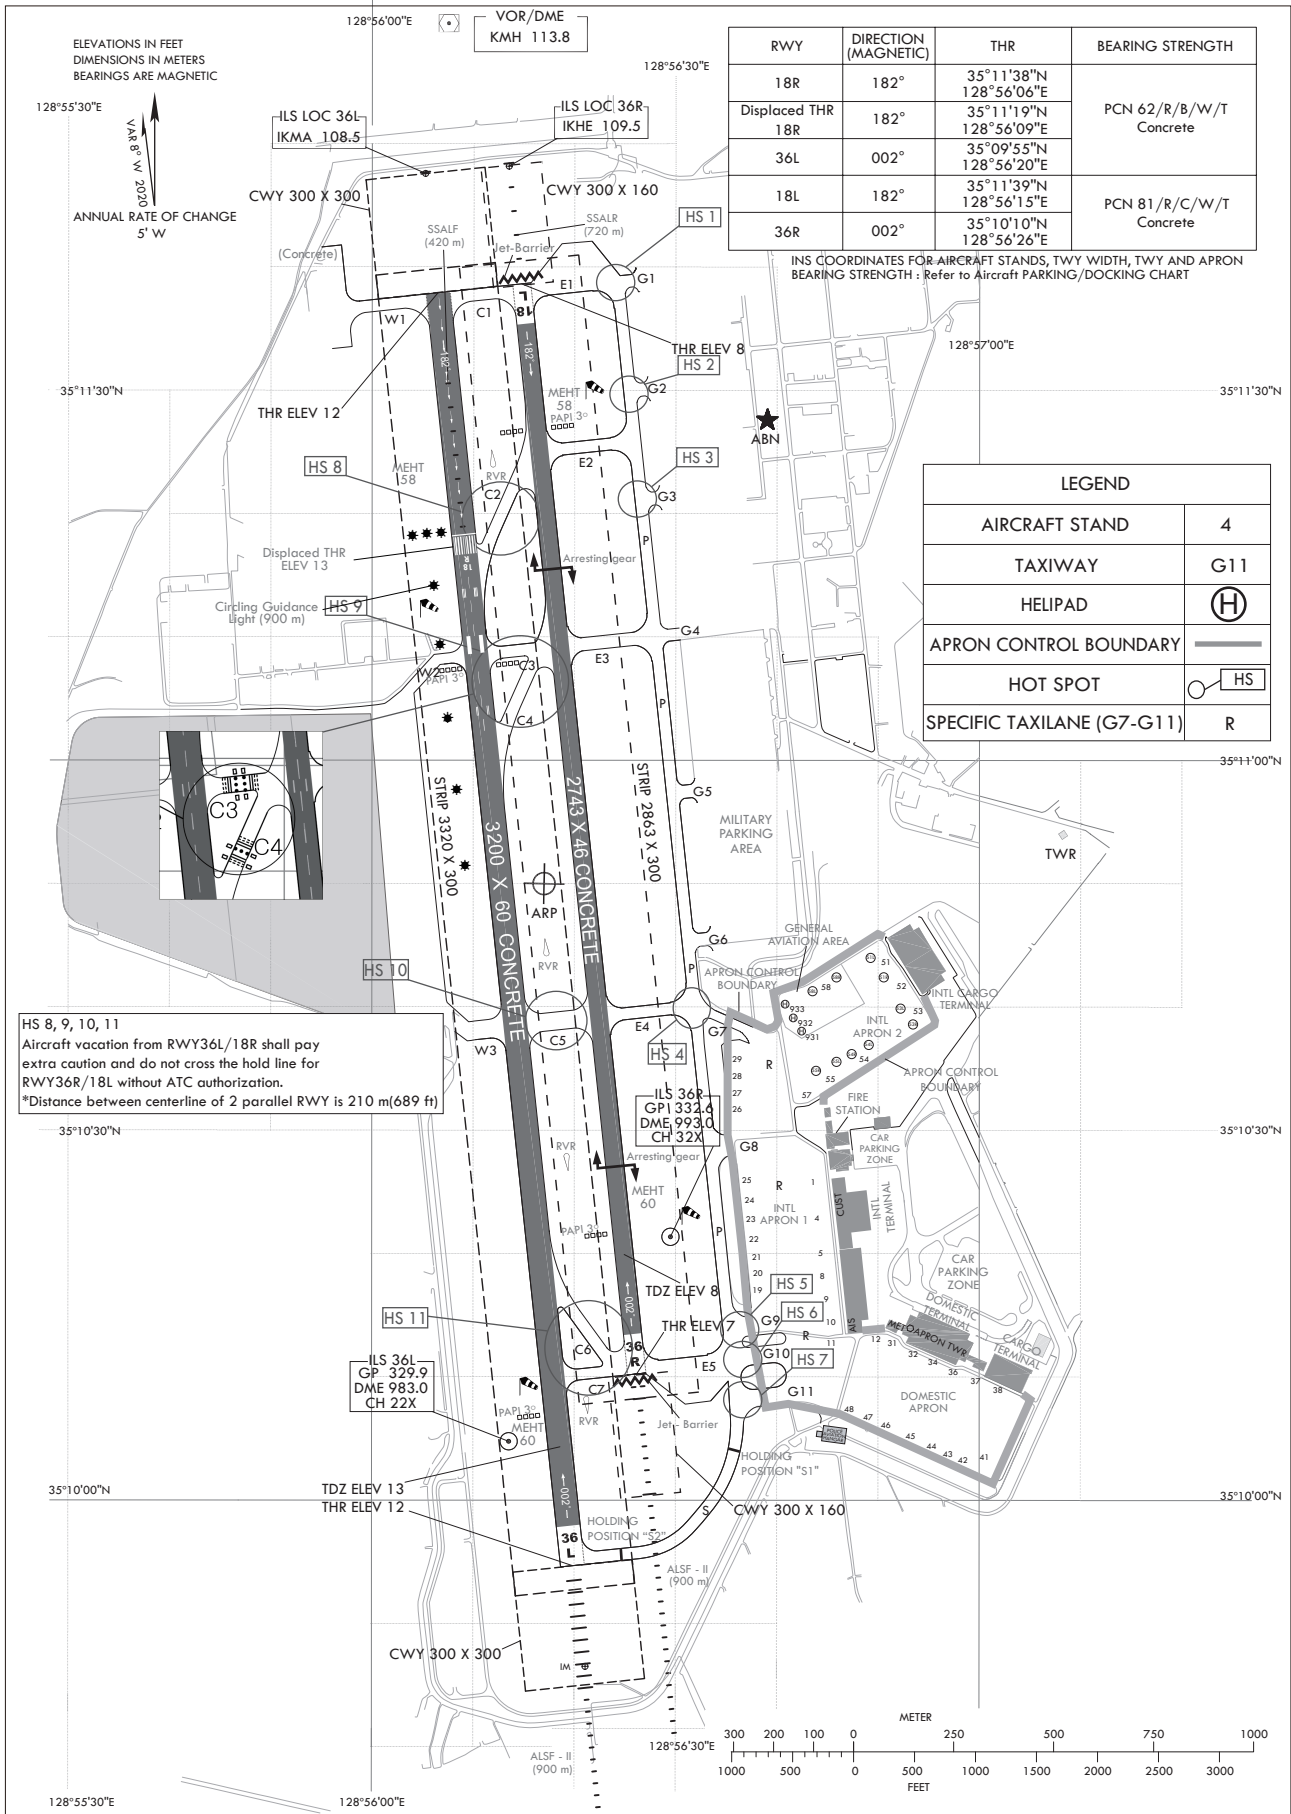

AERODROME
CHART - ICAO

35°10'50"N
128°56'17"E ELEV 13 ft

TWR	118.1	118.450	233.3	236.6
GND	121.9	275.8		
APRON	121.65	317.45		

BUSAN / Gimhae INTL

Change : Establishment of ACFT stand(NR. 12).

LIGHTING AND
MARKING CHART

BUSAN / Gimhae INTL

MARKING AIDS RWY 18L/36R AND 18R/36L AND EXIT TWY

LIGHTING AIDS RWY 18L/36R AND 18R/36L AND EXIT TWY