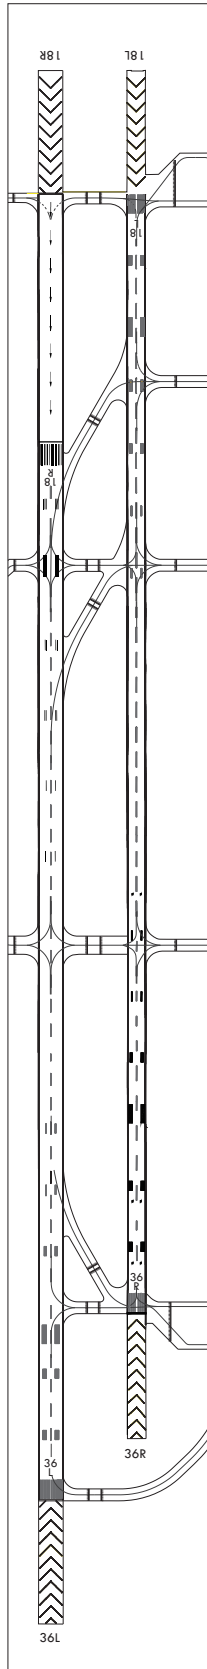

AERODROME
CHART - ICAO

35°10'50"N
128°56'17"E ELEV 13 ft

TWR	118.1	118.450	233.3	236.6
GND	121.9	275.8		
APRON	121.65	317.45		

BUSAN / Gimhae INTL

Change : Establishment of ACFT stand(NR. 12).

LIGHTING AND
MARKING CHART

BUSAN / Gimhae INTL

MARKING AIDS RWY 18L/36R AND 18R/36L AND EXIT TWY

LIGHTING AIDS RWY 18L/36R AND 18R/36L AND EXIT TWY